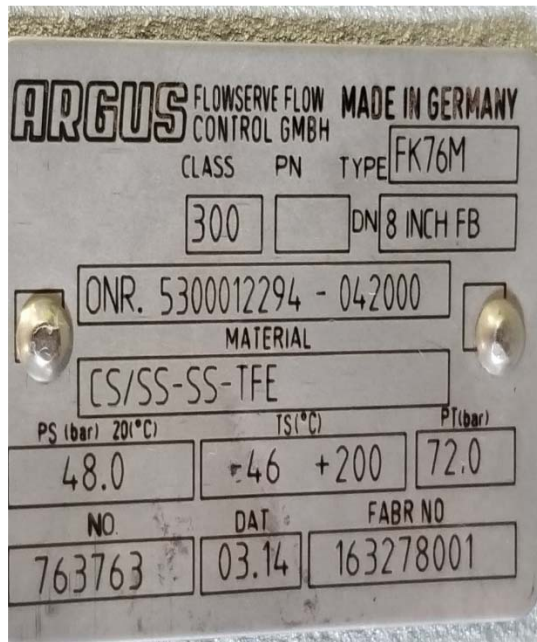

SLE 18-026 Pipeline Valve & Equipment Sale

SLE 18-026 Pipeline Valve & Equipment Sale

SLE 18-026 Pipeline Valve & Equipment Sale

SLE 18-026 Pipeline Valve & Equipment Sale

SLE 18-026 Pipeline Valve & Equipment Sale