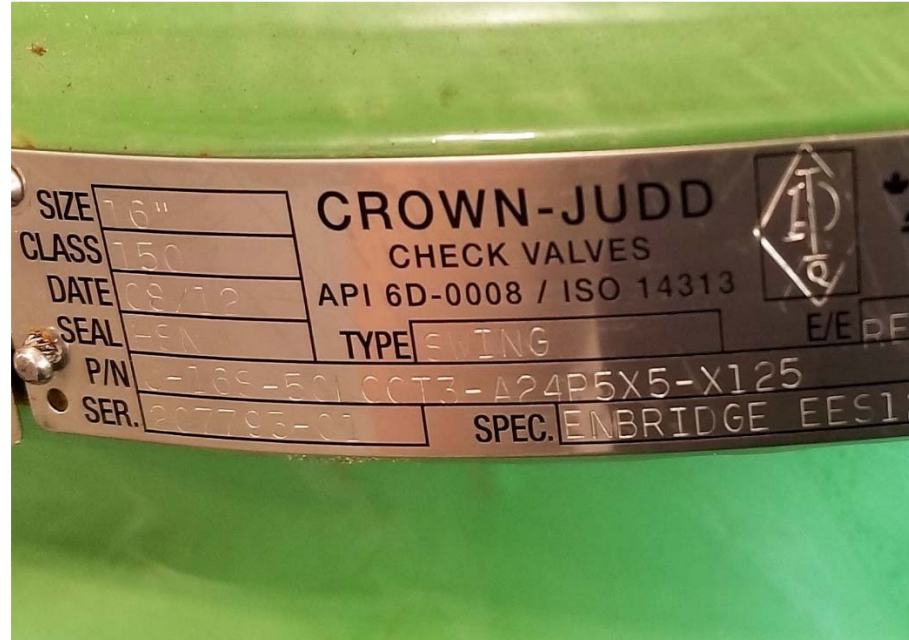

SLE 18-026 Pipeline Valve & Equipment Sale

SLE 18-026 Pipeline Valve & Equipment Sale

SLE 18-026 Pipeline Valve & Equipment Sale

SLE 18-026 Pipeline Valve & Equipment Sale

SLE 18-026 Pipeline Valve & Equipment Sale