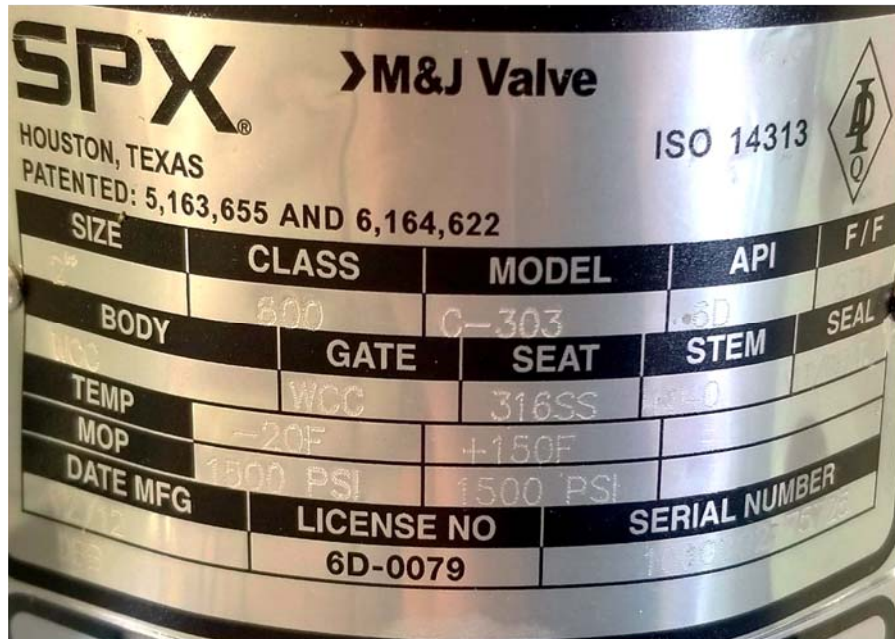

SLE 18-026 Pipeline Valve & Equipment Sale