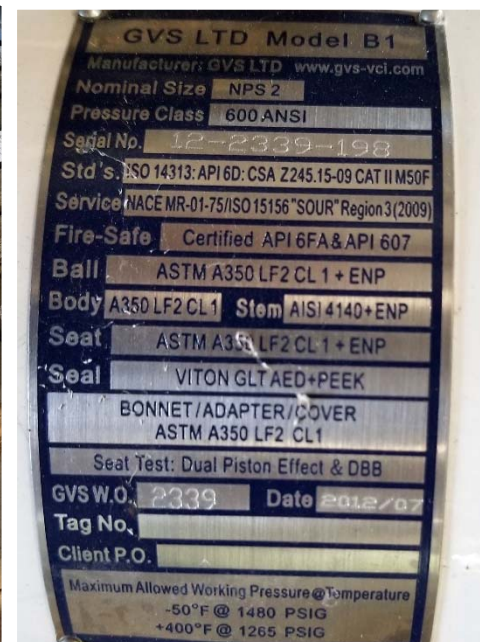

SLE 18-026 Pipeline Valve & Equipment Sale

SLE 18-026 Pipeline Valve & Equipment Sale

SLE 18-026 Pipeline Valve & Equipment Sale

SLE 18-026 Pipeline Valve & Equipment Sale

SLE 18-026 Pipeline Valve & Equipment Sale