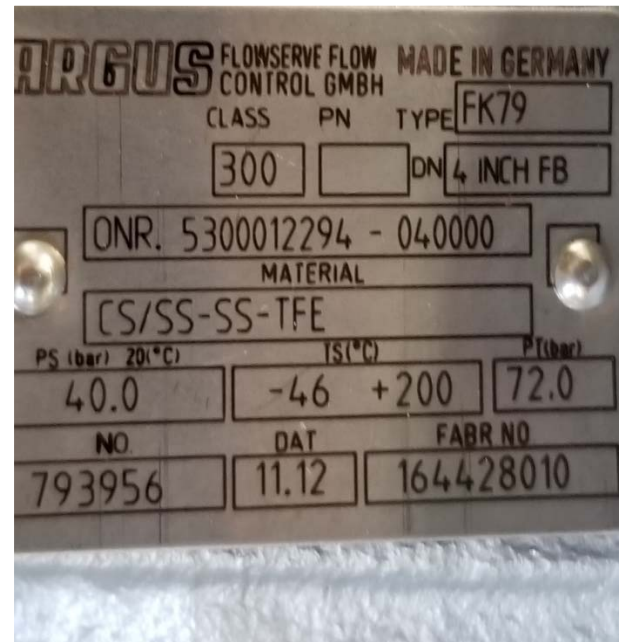

SLE 18-026 Pipeline Valve & Equipment Sale

SLE 18-026 Pipeline Valve & Equipment Sale

SLE 18-026 Pipeline Valve & Equipment Sale

SLE 18-026 Pipeline Valve & Equipment Sale

SLE 18-026 Pipeline Valve & Equipment Sale