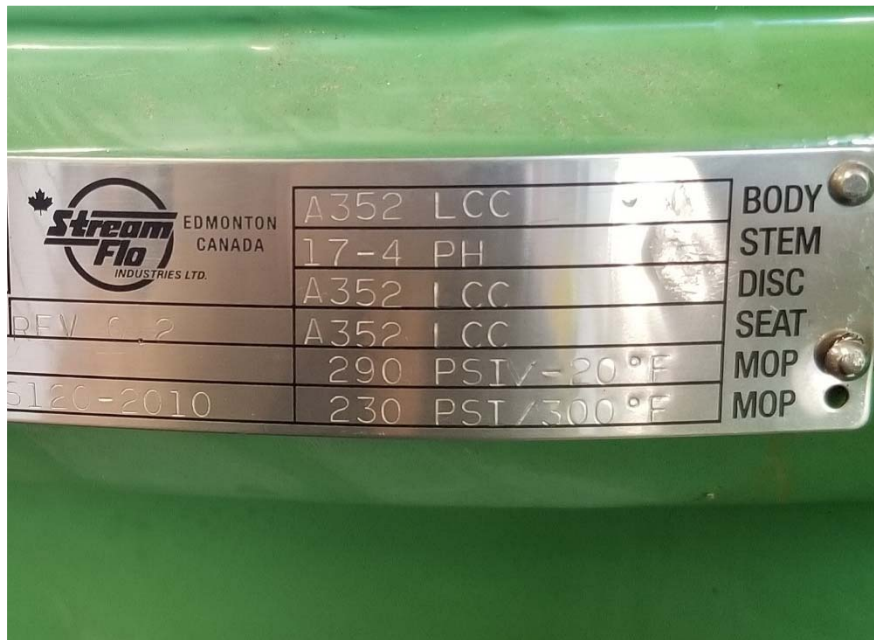

SLE 18-026 Pipeline Valve & Equipment Sale

SLE 18-026 Pipeline Valve & Equipment Sale

SLE 18-026 Pipeline Valve & Equipment Sale

SLE 18-026 Pipeline Valve & Equipment Sale

SLE 18-026 Pipeline Valve & Equipment Sale