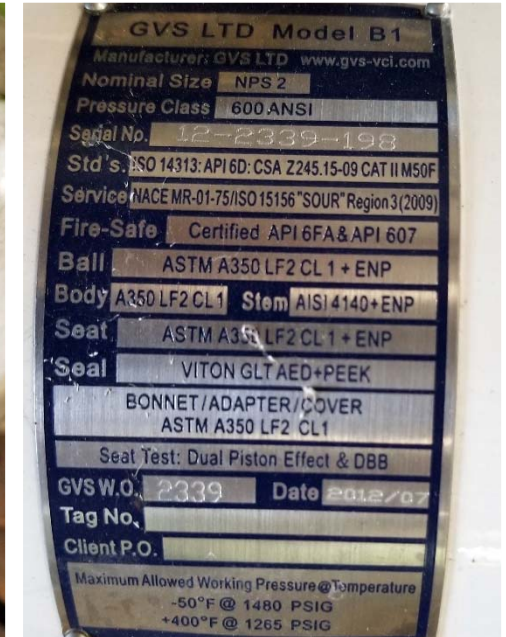

SLE 18-026 Pipeline Valve & Equipment Sale